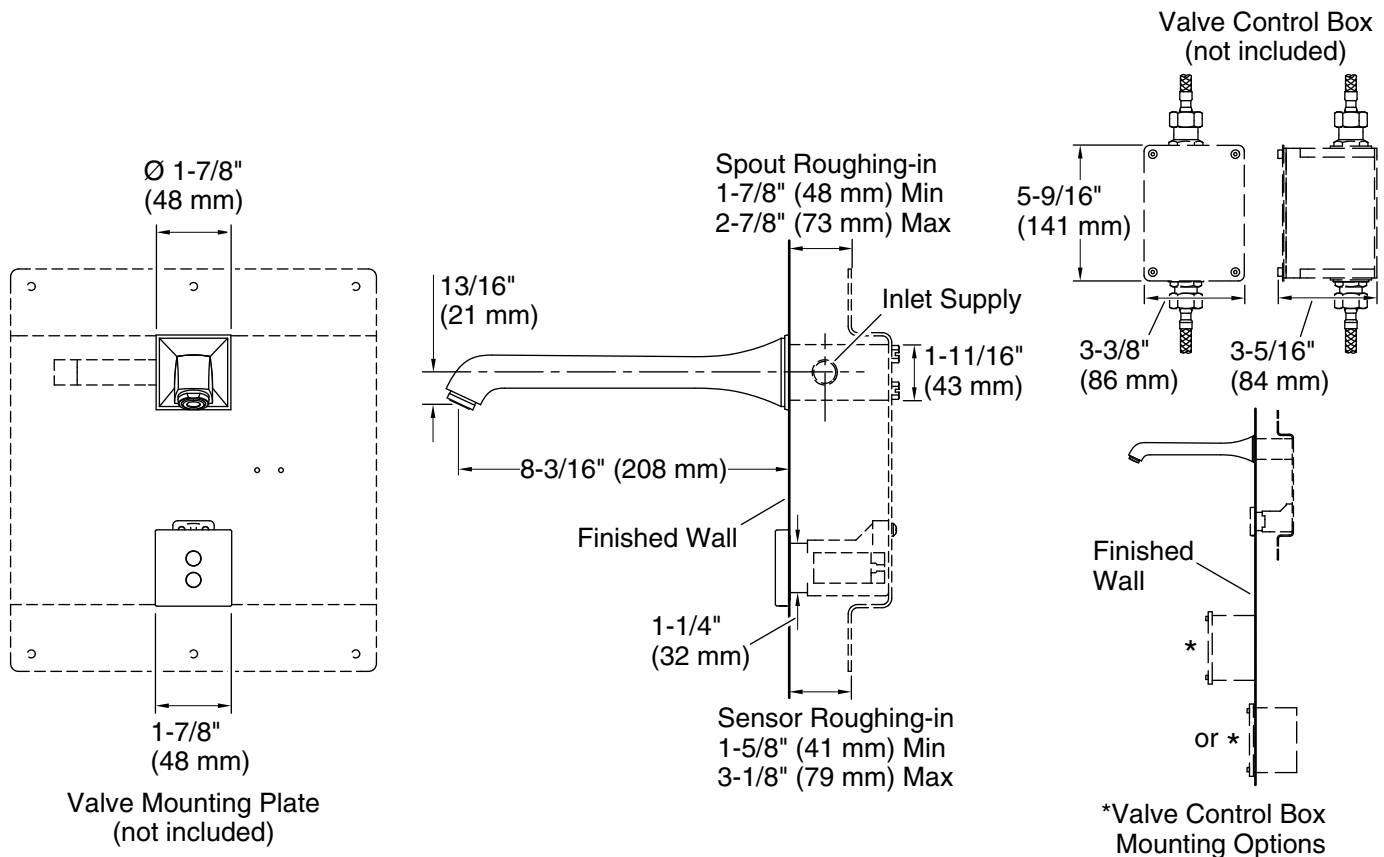

# KOHLER Faucets

Wall-mount faucet trim w/Insight™ technology, no valve

**Memoirs® Stately**

**K-T11838**

## Technical Information

All product dimensions are nominal.

Drain included: No